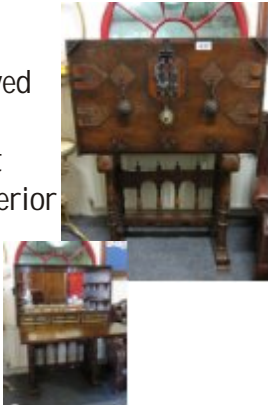

Lot No. 437
Very Unusual
Victorian Carved
Oak Full Front
Drinks Cabinet
with Filled Interior
(H148 W106
D50cm)